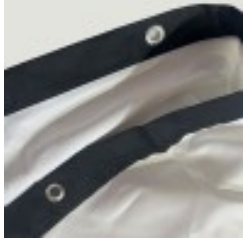

Golf Simulator Impact Screen

Product codes:

Reference: EUF8214

Product price:

£ 99.95 tax included

Product attributes:

Colour: Generic

Type: Fabric, Order Sample, Thread

Product short description:

Golf Simulator Impact Screen

Eyelets at top and bottom of screen.

Fasten With Rope, bungee cords.

Dimensions: 2M X 2.95M

Colour: White

4 metal eyelets fitted to top and 4 to the bottom of the screen.